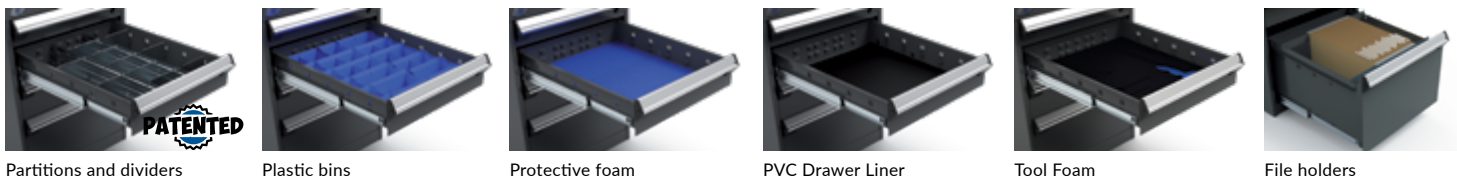

## MULTIPLE CONFIGURATIONS

- Mobile
- Stationary
- Side-by-side
- Stacked
- Back-to-back

L3ABD-2811C

L38BD-3417L3

L3AED-3405C

L3BJD-4003L3

L3XED-3401L3

L3XJD-4003L3C

**SPECIFICATIONS**

**WORK SURFACE TYPES**

**SECURITY SYSTEMS**

**INTEGRATED DOOR**  
Hide and lock away equipment

**ADJUSTABLE SHELF**  
For storage of bulky equipment

**100% EXTENSION**

**QUALITY CASTERS**  
Optional blue ultra-quiet casters

**DRAWER ACCESSORIES**

**DID YOU KNOW?**

One of Rousseau's biggest strengths is our wide range of color options. Choose from 20 standard colors.