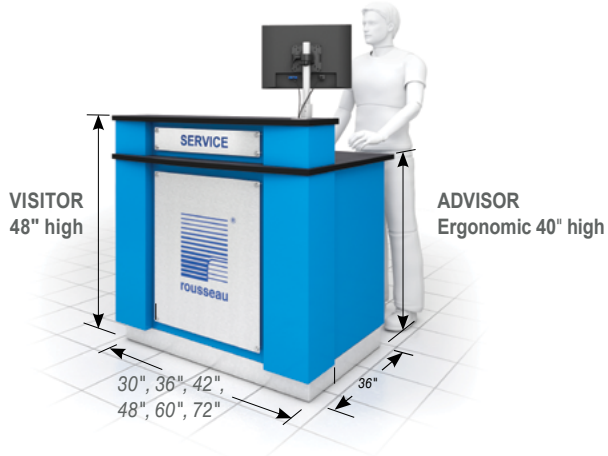

Features and benefits

Dimensions

Types of top

Options

Stainless steel panel with or without personalization

Duotone

Standard colors

	Avalanche Blue 055
	Everest Blue 051
	Classic Blue 052
	Midnight Blue 057
	Glossy Sapphire Blue 560
	Glossy EverGreen 1025
	Glossy Carbon Black 741
	Black 091
	Glossy Black 902
	Frost White 061
	Light Gray 071
	Modern Gray 745
	Charcoal Gray 072
	Glossy Yellow 208
	Sienna Orange 085
	Flame Red 081
	Glossy Carmine Red 806
	Glossy Cranberry Red 815
	White 616
	Beige 041

Colors may vary slightly from those shown.
Duotone available.

Accessories available

Desk top

- Support for computer monitor
- Several types of top and riser shelf available