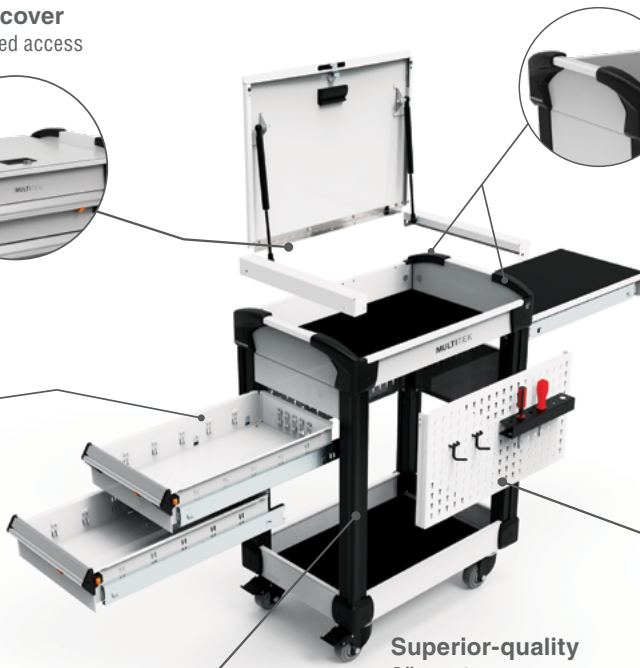

Features and benefits

Multiple configurations possible

Lockable security cover
Opens 90° for unrestricted access to the work area.

Comfortable and ergonomic handles

Roll-out shelf
Expand your work surface area with a roll-out shelf.

Finishing panels, utility panels or plastic bin panels
Customize with these convenient accessories.

Front or side drawers
Transport tools safely and securely. 4" drawers feature a lock-in mechanism to keep them closed. 50 lb. load capacity per drawer.

Superior-quality 3" casters

Vertical bumpers
Protect vehicles from accidental bumps.

Standard colors

	Avalanche Blue 055
	Everest Blue 051
	Classic Blue 052
	Midnight Blue 057
	Glossy Sapphire Blue 560
	Glossy EverGreen 1025
	Glossy Carbon Black 741
	Black 091
	Glossy Black 902
	Frost White 061
	Light Gray 071
	Modern Gray 745
	Charcoal Gray 072
	Glossy Yellow 208
	Sienna Orange 085
	Flame Red 081
	Glossy Carmine Red 806
	Glossy Cranberry Red 815
	White 616
	Beige 041

Colors may vary slightly from those shown.
Duotone available.