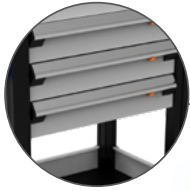

Multiple configurations possible

Lockable security cover
Opens 90° for unrestricted access to the work area.

Comfortable and ergonomic handles

Roll-out shelf
Expand your work surface area with a roll-out shelf.

Finishing panels, utility panels or plastic bin panels
Customize with these convenient accessories.

Front or side drawers
Transport tools safely and securely. 4" drawers feature a lock-in mechanism to keep them closed. 50 lb. load capacity per drawer.