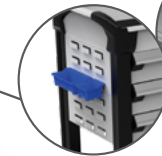

Multiple configurations possible

Lockable security cover
Opens 90° for unrestricted access to the work area.

Comfortable and ergonomic handles

Roll-out shelf
Expand your work surface area with a roll-out shelf.

Finishing panels, utility panels or plastic bin panels
Customize with these convenient accessories.

Front or side drawers
Transport tools safely and securely. 4" drawers feature a lock-in mechanism to keep them closed. 50 lb. load capacity per drawer.